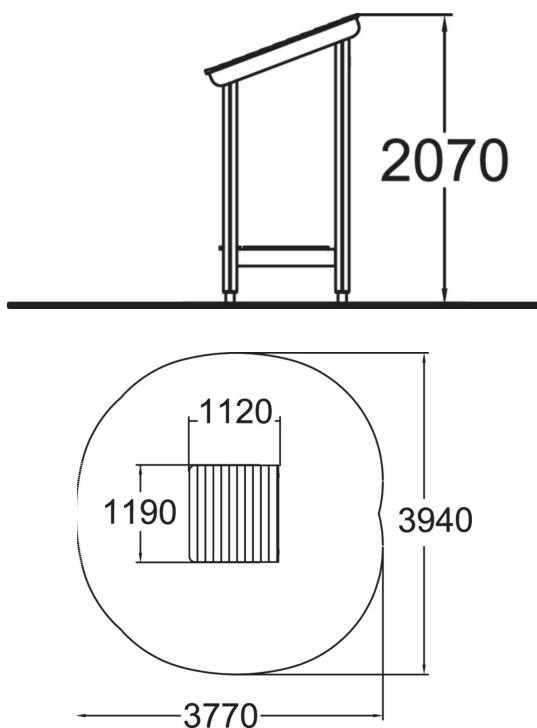

A wooden game house where children can enjoy shop, kiosk and hut games. Role-playing games give children an opportunity to experience feelings and to develop their social and communicative skills.

User age	1+
Number of users	3
Product length, mm	1120
Product width, mm	1190
Product height, mm	1950
Height required, mm	2070
Max. free fall height, mm	440
Safety info	EN 1176-1 TÜV
Installation time (for 1), H	2
Foundation options	Deep mounting