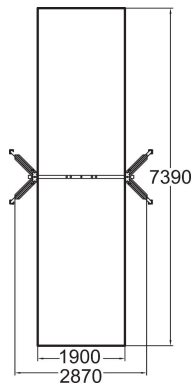

Swing frame for one swing, matching the Clover family of products. The frame height is 2290 mm. Chain 160 cm.

User age	1+
Number of users	1
Product length, mm	2880
Product width, mm	965
Product height, mm	2290
Impact area, m ²	14
Falling space, m ²	14
Height required, mm	2290
Max. free fall height, mm	1200
Safety info	EN 1176-1, 2 TÜV
Installation time (for 1), H	6
Foundation options	Deep mounting
Wood	