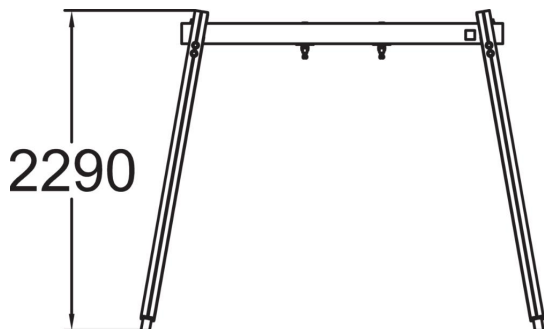

Swing frame for one swing, matching the Clover family of products. The frame height is 2290 mm. Chain 160 cm.

User age	1+
Number of users	1
Product length, mm	2880
Product width, mm	965
Product height, mm	2290
Impact area, m ²	14
Falling space, m ²	14
Height required, mm	2290
Max. free fall height, mm	1200
Safety info	EN 1176-1, 2 TÜV
Installation time (for 1), H	6
Foundation options	Deep mounting
Wood	