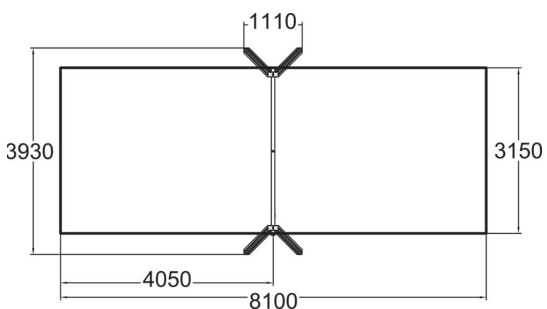

## Swing Frame

Swing frame for two swings, matching the Clover family of products. The frame height is 2680 mm, the chain is 210 cm long. Swinging stimulates the vestibular system located in the inner ear, which in turn develops motor coordination and balance. The swinging motion also soothes the mind.

User age	4+
Number of users	2
Product length, mm	3930
Product width, mm	1110
Product height, mm	2680
Impact area, m <sup>2</sup>	25.5
Height required, mm	2900
Max. free fall height, mm	1400
Safety info	EN 1176-1, 2 TÜV
Installation time (for 1), H	6
Foundation options	Deep mounting