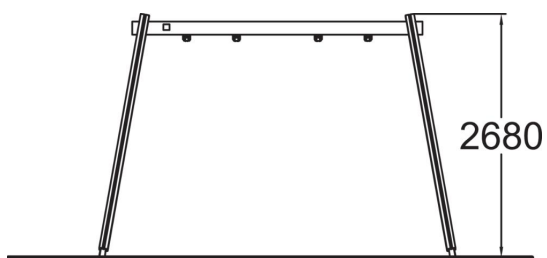

## Swing Frame

Swing frame for two swings, matching the Clover family of products. The frame height is 2680 mm, the chain is 210 cm long. Swinging stimulates the vestibular system located in the inner ear, which in turn develops motor coordination and balance. The swinging motion also soothes the mind.

User age	4+
Number of users	2
Product length, mm	3930
Product width, mm	1110
Product height, mm	2680
Impact area, m <sup>2</sup>	25.5
Height required, mm	2900
Max. free fall height, mm	1400
Safety info	EN 1176-1, 2 TÜV
Installation time (for 1), H	6
Foundation options	Deep mounting