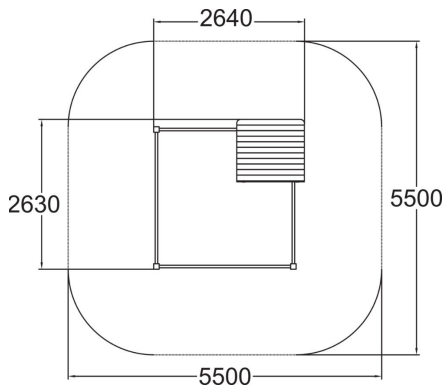

-  Roofs  
1
-  Towers  
1

This playground equipment comprises a sandbox and a hut with a pent roof. The hut consists of two walls and a roof. Playing in the sand offers children a good opportunity to use their imagination and improve their three-dimensional perception. Role-playing games give children an opportunity to experience feelings and to develop their social and communicative skills.

User age	1+
Number of users	13
Product length, mm	2970
Product width, mm	2980
Product height, mm	2380
Height required, mm	2020
Max. free fall height, mm	320
Safety info	EN 1176-1 TÜV
Installation time (for 1), H	8
Foundation options	Deep mounting