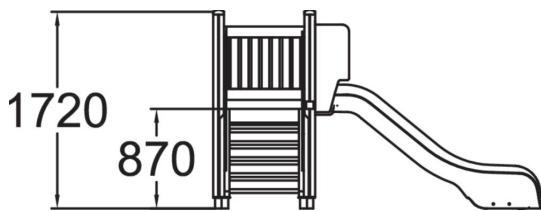

-  Slides  
1
-  Towers  
1

Playground product with stairs to a 870 mm high platform and a small plastic slide for safe sliding.

User age	1+
Number of users	3
Product length, mm	2900
Product width, mm	1630
Product height, mm	1710
Impact area, m <sup>2</sup>	19
Height required, mm	2670
Max. free fall height, mm	1000
Safety info	EN 1176-1, 3 TÜV
Installation time (for 1), H	5
Foundation options	Deep mounting