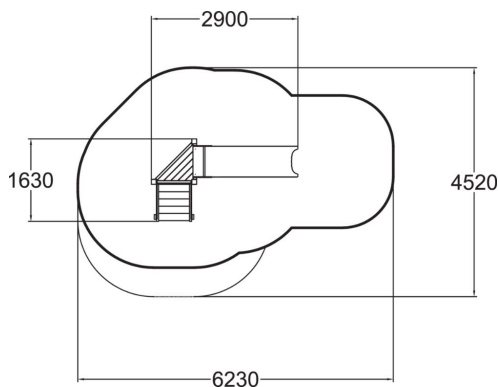

-  Slides  
1
-  Towers  
1

Playground product with stairs to a 870 mm high platform and a small plastic slide for safe sliding.

User age	1+
Number of users	3
Product length, mm	2900
Product width, mm	1630
Product height, mm	1710
Impact area, m <sup>2</sup>	19
Height required, mm	2670
Max. free fall height, mm	1000
Safety info	EN 1176-1, 3 TÜV
Installation time (for 1), H	5
Foundation options	Deep mounting