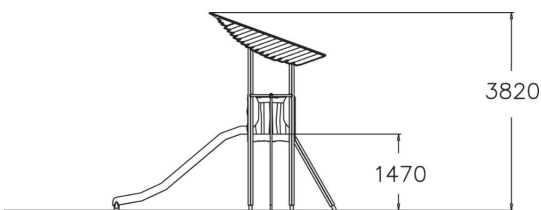

-  Climbing  
2
-  Roofs  
1
-  Slides  
2
-  Towers  
1

This playground set includes one 1,470 mm high, covered tower that can be reached by two different ladders. An exciting long slide and a fireman's pole are guaranteed to give a thrilling ride. The Troll's Shelter is a multifunctional piece of playground equipment with many options that develop children's motor skills and are suitable for climbers of different levels. The piece settles smoothly into its environment, and the imagination is the only limit beneath its lovely leafy roofs.

User age	3+
Number of users	7
Product length, mm	4330
Product width, mm	2850
Product height, mm	3820
Impact area, m <sup>2</sup>	29.1
Falling space, m <sup>2</sup>	30.5
Height required, mm	3820
Max. free fall height, mm	1470
Safety info	EN 1176-1, 3 TÜV
Installation time (for 1), H	13
Foundation options	Deep mounting Surface mounting
Wood	
Metal colour	