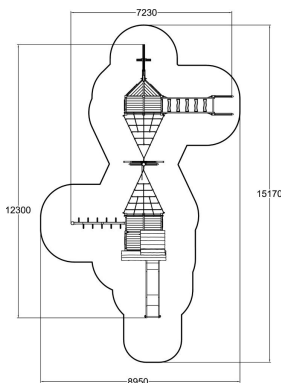

|                               |   |
|-------------------------------|---|
| User age                      | 4+  |
| Number of users               | 32  |
| Product length, mm            | 12300   |
| Product width, mm             | 7230  |
| Product height, mm            | 4630  |
| Impact area, m <sup>2</sup>   | 68  |
| Falling space, m <sup>2</sup> | 67.7  |
| Height required, mm           | 5630  |
| Max. free fall height, mm     | 2330  |
| Safety info                   | EN 1176-1, 3 TÜV  |
| Installation time (for 1), H  | 36  |
| Foundation options            | deep_mounting<br>surface_mounting   |
| Wood                          |  |
| Metal colour                  |  |
| Ropes                         |  |