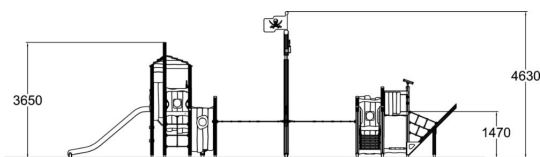

|                               |   |
|-------------------------------|---|
| User age                      | 4+  |
| Number of users               | 32  |
| Product length, mm            | 12300   |
| Product width, mm             | 7230  |
| Product height, mm            | 4630  |
| Impact area, m <sup>2</sup>   | 68  |
| Falling space, m <sup>2</sup> | 67.7  |
| Height required, mm           | 5630  |
| Max. free fall height, mm     | 2330  |
| Safety info                   | EN 1176-1, 3 TÜV  |
| Installation time (for 1), H  | 36  |
| Foundation options            | deep_mounting<br>surface_mounting   |
| Wood                          |  |
| Metal colour                  |  |
| Ropes                         |  |