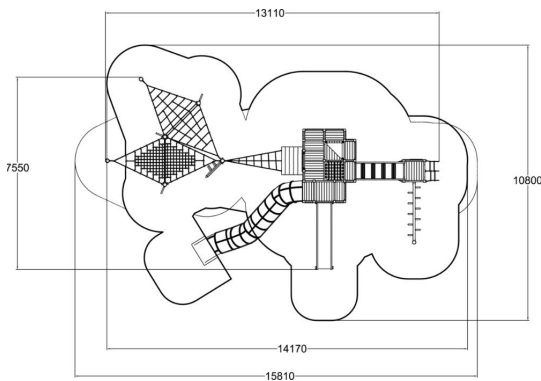

-  Bridges 2
-  Climbing 8
-  Dynamic 2
-  Meeting points 4
-  Play panels 4
-  Roofs 1
-  Slides 2
-  Towers 5

Castle Laurentius provides children a venue for the most memorable imagination play. It is packed with exciting nooks, fun slides and multiple climbing and balancing activities. The unique, open structure of the main tower, rising to nearly four metres, offers a fantastic view to the surrounding landscape. Castle Laurentius' wooden frame blends beautifully in natural environments. It can also be customised according to your wishes by our MyDesign service.

User age	1+
Number of users	35
Product length, mm	13110
Product width, mm	7550
Product height, mm	3880
Impact area, m ²	102
Falling space, m ²	107.6
Height required, mm	4880
Max. free fall height, mm	2670
Safety info	EN 1176-1, 3 TÜV
Installation time (for 1), H	64
Wood	
Metal colour	
Ropes	