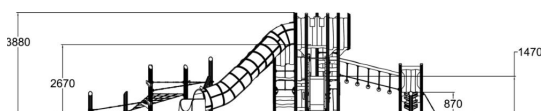

-  Bridges 2
-  Climbing 8
-  Dynamic 2
-  Meeting points 4
-  Play panels 4
-  Roofs 1
-  Slides 2
-  Towers 5

Castle Laurentius provides children a venue for the most memorable imagination play. It is packed with exciting nooks, fun slides and multiple climbing and balancing activities. The unique, open structure of the main tower, rising to nearly four metres, offers a fantastic view to the surrounding landscape. Castle Laurentius' wooden frame blends beautifully in natural environments. It can also be customised according to your wishes by our MyDesign service.

User age	1+
Number of users	35
Product length, mm	13110
Product width, mm	7550
Product height, mm	3880
Impact area, m ²	102
Falling space, m ²	107.6
Height required, mm	4880
Max. free fall height, mm	2670
Safety info	EN 1176-1, 3 TÜV
Installation time (for 1), H	64
Wood	
Metal colour	
Ropes	