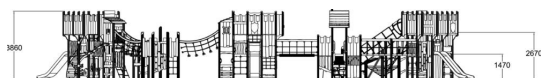

	Balancing 8
	Bridges 5
	Climbing 18
	Meeting points 8
	Play panels 4
	Roofs 5
	Slides 5
	Towers 5

Maximus is a breathtaking adventure fortress, which provides hours of fun! This dream-like play structure consists of several exciting, high towers that are connected to each other by different types of bridges. Children are invited to play at all levels. Some sections are for younger ones, whilst others invite older children for memorable experiences. Whatever the surrounding for this fortress will be, the beautiful wooden nature play structure is always a perfect fit. An excellent choice for destination parks and any other places where high capacity and variety of activities are needed. It can also be customised according to your wishes by our MyDesign service.

User age	1+
Number of users	84
Product length, mm	24820
Product width, mm	14290
Product height, mm	3880
Impact area, m ²	254.4
Falling space, m ²	265.1
Height required, mm	4850
Max. free fall height, mm	2670
Installation time (for 1), H	138
Foundation options	deep_mounting surface_mounting
Wood	
Metal colour	
Ropes	