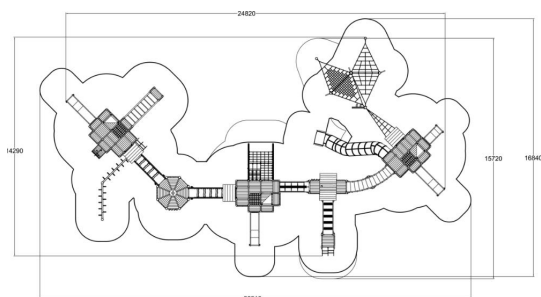

	Balancing 8
	Bridges 5
	Climbing 18
	Meeting points 8
	Play panels 4
	Roofs 5
	Slides 5
	Towers 5

Maximus is a breathtaking adventure fortress, which provides hours of fun! This dream-like play structure consists of several exciting, high towers that are connected to each other by different types of bridges. Children are invited to play at all levels. Some sections are for younger ones, whilst others invite older children for memorable experiences. Whatever the surrounding for this fortress will be, the beautiful wooden nature play structure is always a perfect fit. An excellent choice for destination parks and any other places where high capacity and variety of activities are needed. It can also be customised according to your wishes by our MyDesign service.

User age	1+
Number of users	84
Product length, mm	24820
Product width, mm	14290
Product height, mm	3880
Impact area, m ²	254.4
Falling space, m ²	265.1
Height required, mm	4850
Max. free fall height, mm	2670
Installation time (for 1), H	138
Foundation options	deep_mounting surface_mounting
Wood	
Metal colour	
Ropes	