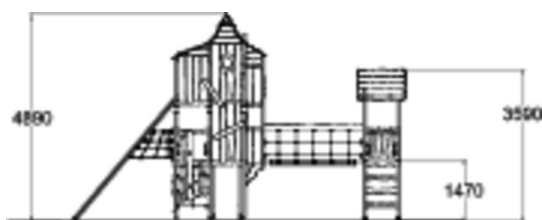

-  Balancing
1
-  Bridges
1
-  Climbing
4
-  Crawling
1
-  Roofs
2
-  Slides
1
-  Towers
5

Fell of Ara rises to nearly five metres and rewards the climbers with three storeys. This equipment for climbing and imaginary play adapts from the witch's home mountain to a cosy farm house, depending on the players' needs. The low ceiling, nooks and a see-through floor on the top floor maximizes the exciting but cosy feeling. The children can go up, down and even round with the many exits and entrances. More details on the "Materials and colours" tab.

User age	3+
Number of users	23
Product length, mm	7860
Product width, mm	5320
Product height, mm	4970
Impact area, m ²	56
Falling space, m ²	60.8
Height required, mm	4970
Max. free fall height, mm	2880
Safety info	EN 1176-1, 3 TÜV
Installation time (for 1), H	112
Foundation options	Deep mounting Surface mounting
Wood	
Metal colour	
Ropes	