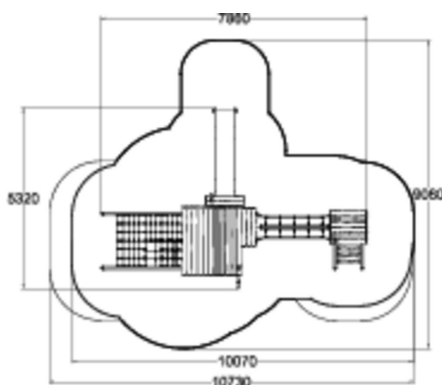

-  Balancing
1
-  Bridges
1
-  Climbing
4
-  Crawling
1
-  Roofs
2
-  Slides
1
-  Towers
5

Fell of Ara rises to nearly five metres and rewards the climbers with three storeys. This equipment for climbing and imaginary play adapts from the witch's home mountain to a cosy farm house, depending on the players' needs. The low ceiling, nooks and a see-through floor on the top floor maximizes the exciting but cosy feeling. The children can go up, down and even round with the many exits and entrances. More details on the "Materials and colours" tab.

User age	3+
Number of users	23
Product length, mm	7860
Product width, mm	5320
Product height, mm	4970
Impact area, m ²	56
Falling space, m ²	60.8
Height required, mm	4970
Max. free fall height, mm	2880
Safety info	EN 1176-1, 3 TÜV
Installation time (for 1), H	112
Foundation options	Deep mounting Surface mounting
Wood	
Metal colour	
Ropes	