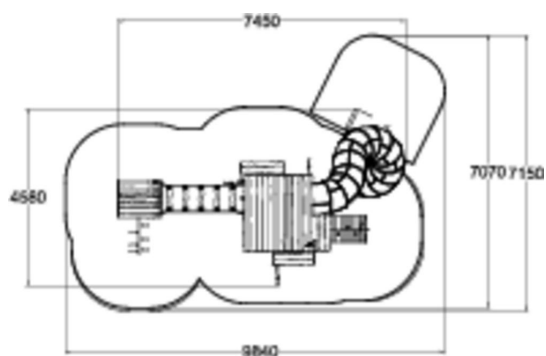

-  Balancing  
1
-  Bridges  
1
-  Climbing  
5
-  Roofs  
4
-  Slides  
1
-  Towers  
8

Magic Mountain is an exciting control centre and a watchtower for the courageous and agile magicians. With the highest point reaching over six metres, it is also a stunning landmark. However, not only magic will take the players up to the top floor. Instead, everyone can practise their climbing skills in many different ways to reach the intriguing "chambers" on multiple levels, and to enjoy the tube slide back down from the top! More details on the "Materials and colours" tab.

User age	3+
Number of users	29
Product length, mm	7450
Product width, mm	4580
Product height, mm	6840
Impact area, m <sup>2</sup>	47
Falling space, m <sup>2</sup>	47.6
Height required, mm	6850
Max. free fall height, mm	1470
Safety info	EN 1176-1, 3 TÜV
Installation time (for 1), H	112
Wood	