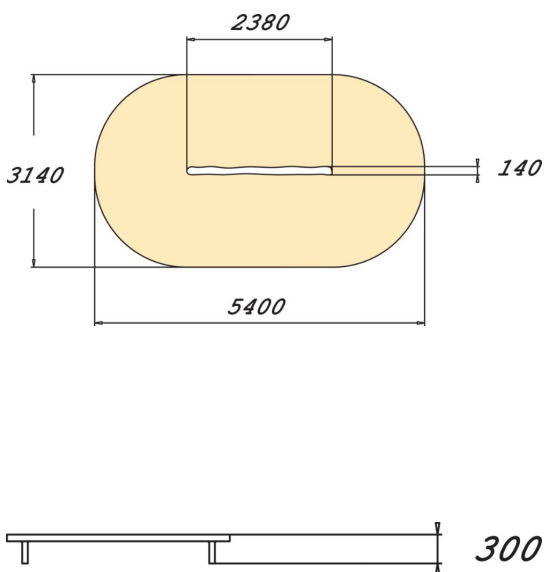

Like a sunken log! The Troll's Balance Beam is 370 mm high and 2,380 mm long. In the form of a real log, it is suitable for games that develop balance. A simple balance beam like this can be used in many ways, for example by installing several in a row to create diverse balancing routes, or placing them side by side to form an obstacle course. The beams can also be used to mark out different areas of a playground.

User age	3+
Number of users	4
Product length, mm	2380
Product width, mm	140
Product height, mm	370
Impact area, m <sup>2</sup>	15.1
Falling space, m <sup>2</sup>	15.1
Height required, mm	2170
Max. free fall height, mm	370
Safety info	EN 1176-1 TÜV
Installation time (for 1), H	1
Foundation options	Deep mounting Surface mounting
Wood	
Metal colour	