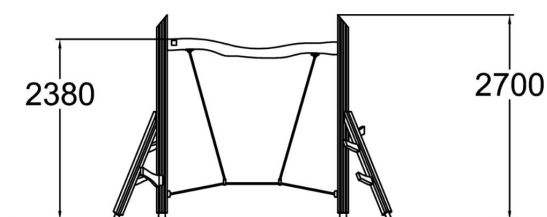

Simple looking Troll trapeze provides more challenge than meets the eye at first. The ropes are "living" and responsive to every movement. Balancing on the equipment is fun – whether played alone or with friends. This product can be used in many ways. Without specific entry or exit points it is good also for social interaction and communication, as well as for hanging out with friends. The Troll trapeze consists of two tall vertical posts, supported by one diagonal post each. The vertical posts are connected on the top with a horizontal beam, a rope on the bottom and two diagonal ropes from the top beam to the bottom rope. There are also six branches on the posts, one on each vertical and two on each diagonal posts.

User age	3+
Number of users	6
Product length, mm	3680
Product width, mm	1290
Product height, mm	2700
Impact area, m <sup>2</sup>	23.7
Falling space, m <sup>2</sup>	23.7
Height required, mm	3700
Max. free fall height, mm	2380
Safety info	EN 1176-1:2008
Wood	
Ropes	