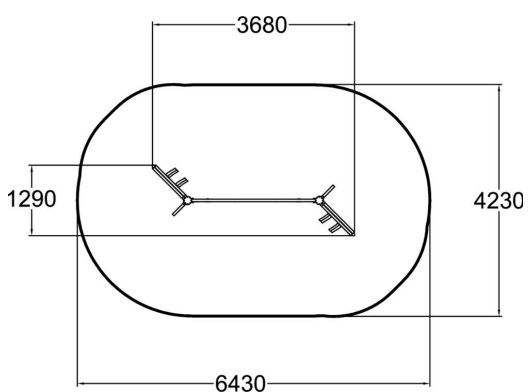

Simple looking Troll trapeze provides more challenge than meets the eye at first. The ropes are "living" and responsive to every movement. Balancing on the equipment is fun – whether played alone or with friends. This product can be used in many ways. Without specific entry or exit points it is good also for social interaction and communication, as well as for hanging out with friends. The Troll trapeze consists of two tall vertical posts, supported by one diagonal post each. The vertical posts are connected on the top with a horizontal beam, a rope on the bottom and two diagonal ropes from the top beam to the bottom rope. There are also six branches on the posts, one on each vertical and two on each diagonal posts.

User age	3+
Number of users	6
Product length, mm	3680
Product width, mm	1290
Product height, mm	2700
Impact area, m <sup>2</sup>	23.7
Falling space, m <sup>2</sup>	23.7
Height required, mm	3700
Max. free fall height, mm	2380
Safety info	EN 1176-1:2008
Wood	
Ropes	