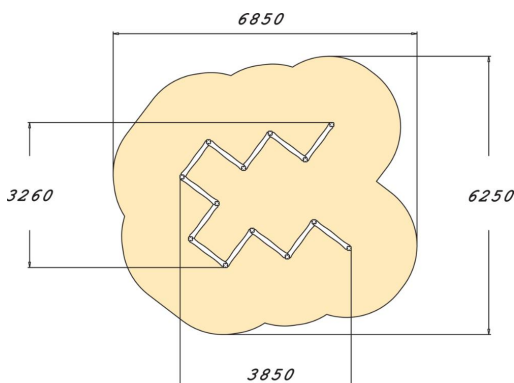

The Goblin's Track is a balancing track set at a height of 560 mm, consisting of 12 beams. It can fit several children at a time. Traversing the track develops the children's sense of balance and motor skills. The shape of the track fuels the kids' imaginations, turning it into a wide variety of things: horse pens, garages, rows of houses... Older kids may want to use the track just for hanging out.

User age	3+
Number of users	12
Product length, mm	3860
Product width, mm	3260
Product height, mm	560
Falling space, m ²	34.1
Height required, mm	2290
Max. free fall height, mm	490
Safety info	EN 1176-1 TÜV
Installation time (for 1), H	4
Foundation options	Deep mounting Surface mounting
Wood	
Metal colour	