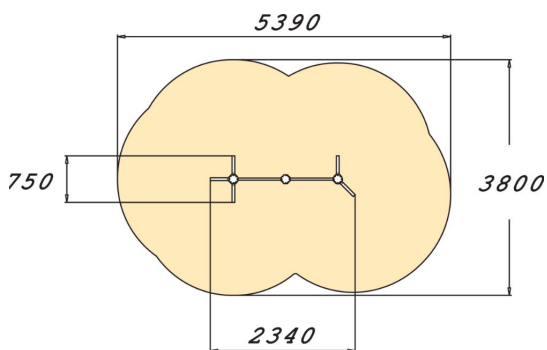

The Troll's Trees consist of three upright posts and two bars at different levels (1,398 and 1,208 mm). The uprights on the edges have three and two branches respectively. These tree-like elements develop the children's motor and social skills. The trees offer diverse opportunities for play besides hanging and climbing: the children's imaginations will bestow them with diverse forms such as an enchanted forest, a gate or an obstacle course!

User age	5+
Number of users	3
Product length, mm	2340
Product width, mm	750
Product height, mm	1950
Impact area, m ²	16.7
Falling space, m ²	16.7
Height required, mm	1950
Max. free fall height, mm	1580
Safety info	EN 1176-1 TÜV
Installation time (for 1), H	1
Foundation options	Deep mounting Surface mounting
Wood	
Metal colour	