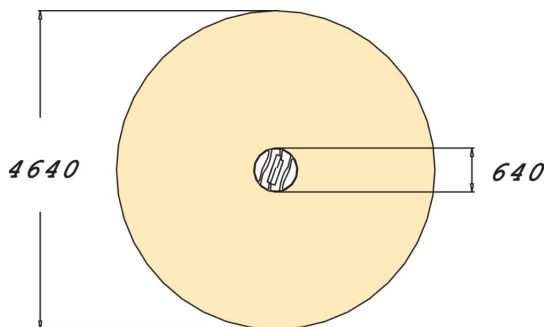

Wooden carousel with a round base and a crossed-over wooden centre post. This carousel requires only a little space (Ø 640 mm) and is a favourite with kids year after year. The carousel offers a thrilling ride that will make heads spin. The Fairy's Carousel will develop kids' balance in a fun way.

**1120**

User age	3+
Number of users	2
Product length, mm	640
Product width, mm	640
Product height, mm	1120
Impact area, m <sup>2</sup>	16.9
Falling space, m <sup>2</sup>	16.9
Height required, mm	2170
Max. free fall height, mm	1000
Safety info	EN 1176-1, 5 TÜV
Installation time (for 1), H	3
Foundation options	Deep mounting Surface mounting
Wood	
Metal colour	