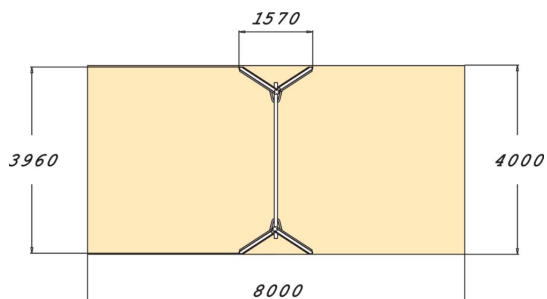

The Forest Elf's Swing is a perennial favourite among kids, offering thrilling speed! The lovely swing fits beautifully into its natural background. The height is 2850 mm, the chain is 210 cm.

User age	4+
Number of users	2
Product length, mm	3960
Product width, mm	1570
Product height, mm	2850
Impact area, m ²	25.5
Falling space, m ²	25.5
Height required, mm	2900
Max. free fall height, mm	1400
Safety info	EN 1176-1, 2 TÜV
Installation time (for 1), H	6
Foundation options	Deep mounting Surface mounting
Wood	
Metal colour	