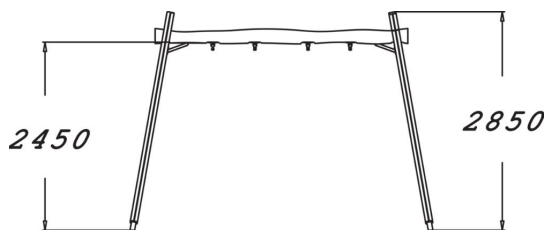

The Forest Elf's Swing is a perennial favourite among kids, offering thrilling speed! The lovely swing fits beautifully into its natural background. The height is 2850 mm, the chain is 210 cm.

User age	4+
Number of users	2
Product length, mm	3960
Product width, mm	1570
Product height, mm	2850
Impact area, m ²	25.5
Falling space, m ²	25.5
Height required, mm	2900
Max. free fall height, mm	1400
Safety info	EN 1176-1, 2 TÜV
Installation time (for 1), H	6
Foundation options	Deep mounting Surface mounting
Wood	
Metal colour	