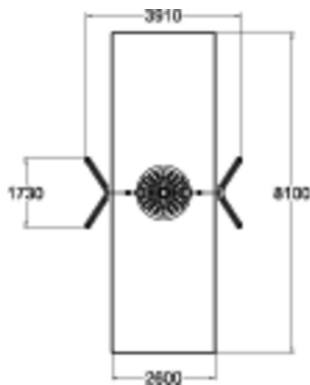

User age	1+
Number of users	4
Product length, mm	3910
Product width, mm	1730
Product height, mm	2670
Impact area, m ²	21.1
Falling space, m ²	21.1
Height required, mm	2900
Max. free fall height, mm	1400
Safety info	EN 1176-1, 2 TÜV
Installation time (for 1), H	6
Foundation options	Deep mounting Surface mounting
Wood	