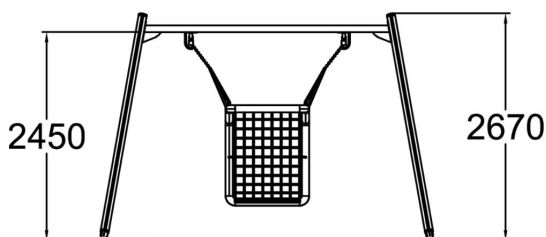

Flora swing with inclusive basket type swing seat. The shock-absorbing membrane cover of the steel-framed seat is finished with a weatherproof and UV-protected rope which is tightly twisted onto the frame. The basket of the seat is made of high-quality steel-reinforced rope. The seat has extra support ropes on both sides of the seat providing safer feeling also for users with limited abilities to use a conventional swing seat. The spacious and comfortable seat is easy to get on and off, thanks to the sturdy frame and dense mesh. To ensure that everyone can access the product, please place it so that the surface is hard enough for independent or assisted access.

User age	3+
Number of users	1
Product length, mm	3910
Product width, mm	1730
Product height, mm	2670
Impact area, m <sup>2</sup>	21.1
Falling space, m <sup>2</sup>	21.1
Height required, mm	2900
Max. free fall height, mm	1400
Safety info	EN 1176-1, 2 TÜV
Installation time (for 1), H	6
Wood	
Ropes	