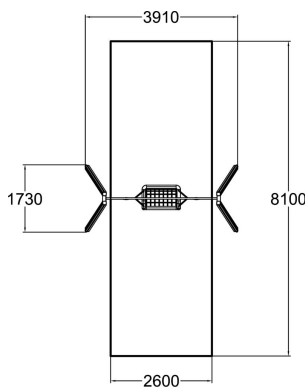

Flora swing with inclusive basket type swing seat. The shock-absorbing membrane cover of the steel-framed seat is finished with a weatherproof and UV-protected rope which is tightly twisted onto the frame. The basket of the seat is made of high-quality steel-reinforced rope. The seat has extra support ropes on both sides of the seat providing safer feeling also for users with limited abilities to use a conventional swing seat. The spacious and comfortable seat is easy to get on and off, thanks to the sturdy frame and dense mesh. To ensure that everyone can access the product, please place it so that the surface is hard enough for independent or assisted access.

User age	3+
Number of users	1
Product length, mm	3910
Product width, mm	1730
Product height, mm	2670
Impact area, m <sup>2</sup>	21.1
Falling space, m <sup>2</sup>	21.1
Height required, mm	2900
Max. free fall height, mm	1400
Safety info	EN 1176-1, 2 TÜV
Installation time (for 1), H	6
Wood	
Ropes	