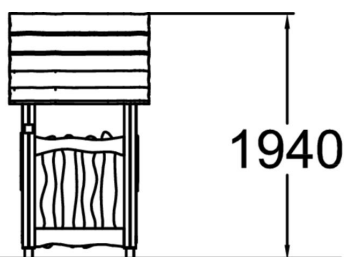

-  Meeting points
1
-  Play panels
2
-  Roofs
1

This adorable Little Hut is designed for children and is perfect for all types of games. The hut is open on one side, with two walls with windows, and a fence on the other three sides. The Little Hut is fun as a self-standing feature, as a group of Little Huts, or together with other Troll Village buildings. You can furnish it yourself or let children use their imagination with its interiors. Green window frames give a welcoming, bright accent of colour. A chimney crowns the playful design. This product does not require impact attenuating surfacing.

User age	1+
Number of users	5
Product length, mm	1100
Product width, mm	980
Product height, mm	2020
Falling space, m ²	14.4
Height required, mm	3340
Safety info	EN 1176-1 (3):2008
Installation time (for 1), H	2
Foundation options	Deep mounting Surface mounting
Wood	
Metal colour	