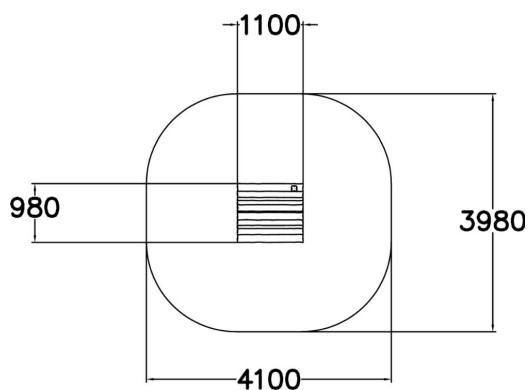

-  Meeting points
1
-  Play panels
2
-  Roofs
1

This adorable Little Hut is designed for children and is perfect for all types of games. The hut is open on one side, with two walls with windows, and a fence on the other three sides. The Little Hut is fun as a self-standing feature, as a group of Little Huts, or together with other Troll Village buildings. You can furnish it yourself or let children use their imagination with its interiors. Green window frames give a welcoming, bright accent of colour. A chimney crowns the playful design. This product does not require impact attenuating surfacing.

User age	1+
Number of users	5
Product length, mm	1100
Product width, mm	980
Product height, mm	2020
Falling space, m ²	14.4
Height required, mm	3340
Safety info	EN 1176-1 (3):2008
Installation time (for 1), H	2
Foundation options	Deep mounting Surface mounting
Wood	
Metal colour	