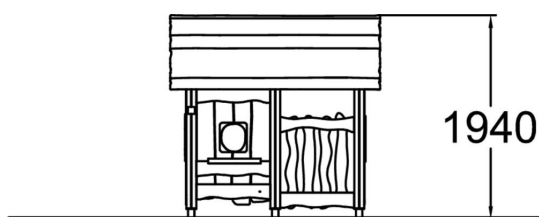

-  Meeting points  
1
-  Play panels  
3
-  Roofs  
1

This exciting Forest House is designed for children and is perfect for all types of games. The hut has enough space for several toddlers at once. The Forest House is fun as a self-standing feature or together with other Troll Village buildings. The hut can be fitted with additional features so that children can use it for their role play and other games. One of the two long sides of the hut is entirely open. The boarded walls have windows for easy supervision children at play. The hut is open on one side and has three boarded walls with windows and a fence on one side. Green window frames give a bright accent of colour. A chimney crowns the playful design. This product does not require impact attenuating surfacing.

User age	1+
Number of users	7
Product length, mm	2000
Product width, mm	980
Product height, mm	2020
Falling space, m <sup>2</sup>	18
Height required, mm	3330
Safety info	EN 1176-1:2017
Installation time (for 1), H	2
Foundation options	Deep mounting Surface mounting
Wood	
Metal colour	