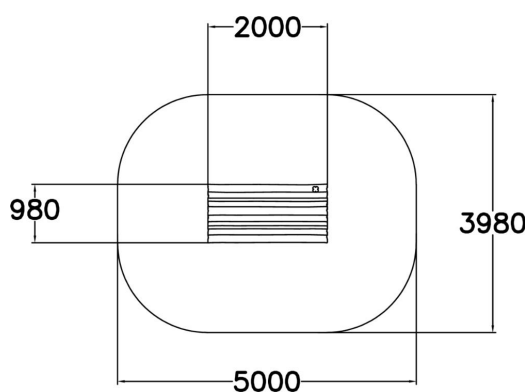

-  Meeting points  
1
-  Play panels  
3
-  Roofs  
1

This exciting Forest House is designed for children and is perfect for all types of games. The hut has enough space for several toddlers at once. The Forest House is fun as a self-standing feature or together with other Troll Village buildings. The hut can be fitted with additional features so that children can use it for their role play and other games. One of the two long sides of the hut is entirely open. The boarded walls have windows for easy supervision children at play. The hut is open on one side and has three boarded walls with windows and a fence on one side. Green window frames give a bright accent of colour. A chimney crowns the playful design. This product does not require impact attenuating surfacing.

User age	1+
Number of users	7
Product length, mm	2000
Product width, mm	980
Product height, mm	2020
Falling space, m <sup>2</sup>	18
Height required, mm	3330
Safety info	EN 1176-1:2017
Installation time (for 1), H	2
Foundation options	Deep mounting Surface mounting
Wood	
Metal colour	