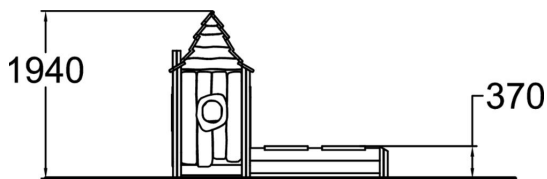

-  Meeting points
1
-  Play panels
3
-  Roofs
1
-  Sandplay
1

This inspiring Beach Hut is built at one end of a sandbox so that those playing can move inside and out. The hut is great fun, come rain or shine, as kids can play out in the open or sheltered by the hut. The rear wall is closed with a boarded wall section and a fenced section, so the little ones are easy to supervise from outside the sandbox. The hut is accessed via the sandbox. The steeply pitched roof and curved roof plane are influenced by mediaeval Scandinavian designs, scaled down to suit children. Green window frames give a welcoming, bright accent of colour. A chimney crowns the playful design.

User age	1+
Number of users	10
Product length, mm	2000
Product width, mm	2540
Product height, mm	2110
Falling space, m ²	23.2
Height required, mm	3330
Max. free fall height, mm	370
Safety info	EN 1176-1 (3):2008
Installation time (for 1), H	3
Foundation options	Deep mounting Surface mounting
Wood	
Metal colour	