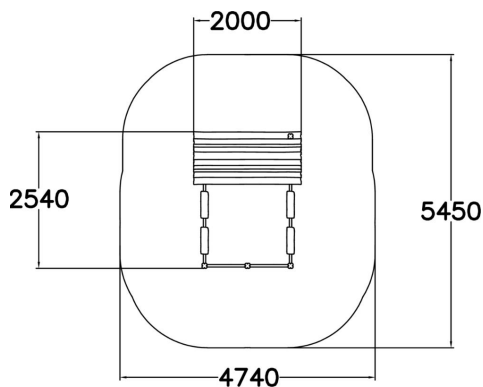

-  Meeting points
1
-  Play panels
3
-  Roofs
1
-  Sandplay
1

This inspiring Beach Hut is built at one end of a sandbox so that those playing can move inside and out. The hut is great fun, come rain or shine, as kids can play out in the open or sheltered by the hut. The rear wall is closed with a boarded wall section and a fenced section, so the little ones are easy to supervise from outside the sandbox. The hut is accessed via the sandbox. The steeply pitched roof and curved roof plane are influenced by mediaeval Scandinavian designs, scaled down to suit children. Green window frames give a welcoming, bright accent of colour. A chimney crowns the playful design.

User age	1+
Number of users	10
Product length, mm	2000
Product width, mm	2540
Product height, mm	2110
Falling space, m ²	23.2
Height required, mm	3330
Max. free fall height, mm	370
Safety info	EN 1176-1 (3):2008
Installation time (for 1), H	3
Foundation options	Deep mounting Surface mounting
Wood	
Metal colour	