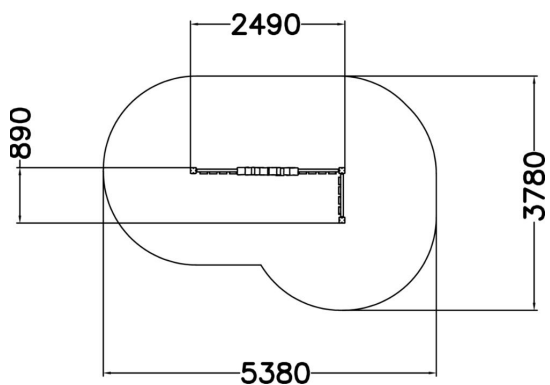

With three fence walls and a turret, the modifiable facade is an impressive feature. The facade can be used as a fence, partition element or as a stage for a puppet theatre. The fence section is easy to extend with additional fence and post packs. Children remain in full view for supervision through the fence pickets. The supporting fence and turret elements can be installed in the direction of your choice. Once installed, the bottom of the window frame is at the height of approx. one metre. Use the basic product and additional elements and features to build your own design according to your needs. This product does not require impact attenuating surfacing.

User age	1+
Number of users	6
Product length, mm	2490
Product width, mm	890
Product height, mm	2130
Falling space, m ²	16.2
Height required, mm	3630
Safety info	EN 1176-1 (3):2008
Installation time (for 1), H	1
Foundation options	Deep mounting
Wood	
Metal colour	