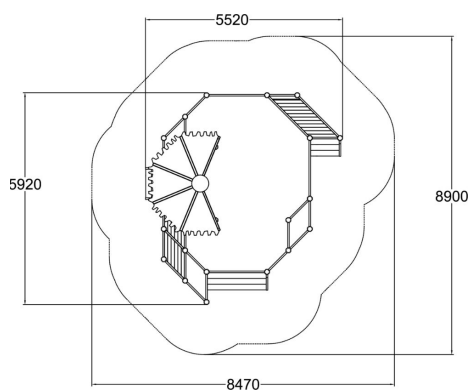

This lovely sand play and deck solution of the Flora series is a true paradise for the little ones! The stairs and decks around the sandpit can be used for different play purposes or even small stages! They also help to return any spread sand back to the players. The integrated plant boxes can be utilized in many ways, for traditional plantings or perhaps for creating mini-gardens in a kindergarten yard. The beautiful shelter provides protection from rain and sunshine. Thanks to the modular structure, the product can also be customised according to your wishes by our MyDesign service.

User age	1+
Product length, mm	5520
Product width, mm	5920
Product height, mm	2550
Falling space, m ²	56.7
Height required, mm	2550
Max. free fall height, mm	470
Installation time (for 1), H	18
Wood	
Colour of walls and HPL	