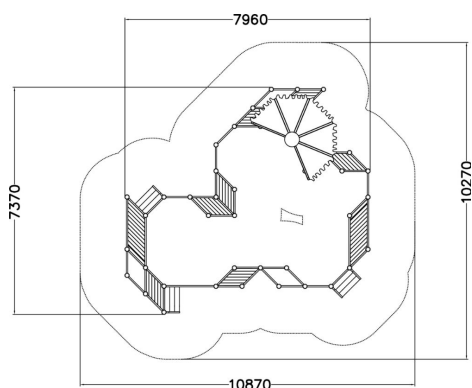

Flora series has two magnificent sand play and deck solutions, larger Mojave and smaller Atacama. In this little children's paradise, the numerous stairs and decks around the sandpit can be used for different play purposes or even small stages! They also help to return any spread sand back to the players. The integrated plant boxes can be utilized in many ways, from traditional plantings to mini-gardens in a kindergarten yard. The beautiful shelter provides protection from rain and sunshine. Thanks to the modular structure, the product can also be customised according to your wishes by our MyDesign service.

User age	1+
Product length, mm	7960
Product width, mm	7370
Product height, mm	2550
Falling space, m ²	84
Height required, mm	2550
Max. free fall height, mm	470
Installation time (for 1), H	22