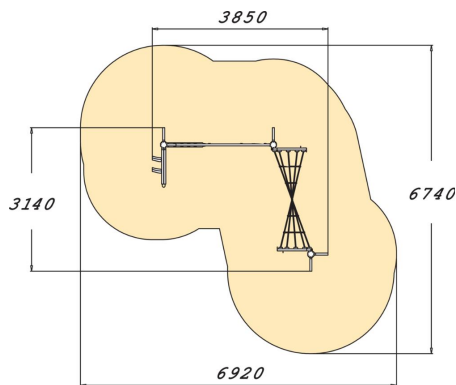

A 2,250 mm high climbing frame with one triangular climbing net and one leaning climbing net, as well as upright posts with six climbing branches. Children can traverse the set from one end to the other. The pleasant natural rope material and the fun design provide new climbing and hanging challenges. The nets are tilted or twisted in different directions and have holes of different sizes at various heights, just like the nature that surrounds us. The Goblin's Climbing Route varies when approached from different directions, offering countless opportunities for play.

User age	4+
Number of users	5
Product length, mm	3830
Product width, mm	3140
Product height, mm	2250
Impact area, m ²	30.7
Falling space, m ²	32.6
Height required, mm	3460
Max. free fall height, mm	1960
Safety info	EN 1176-1 TÜV
Installation time (for 1), H	6
Foundation options	Deep mounting Surface mounting
Wood	
Metal colour	