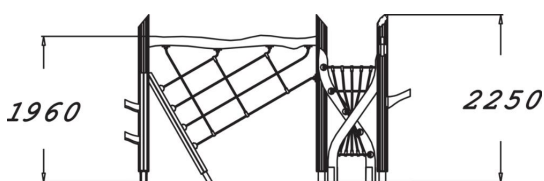

A 2,250 mm high climbing frame with one triangular climbing net and one leaning climbing net, as well as upright posts with six climbing branches. Children can traverse the set from one end to the other. The pleasant natural rope material and the fun design provide new climbing and hanging challenges. The nets are tilted or twisted in different directions and have holes of different sizes at various heights, just like the nature that surrounds us. The Goblin's Climbing Route varies when approached from different directions, offering countless opportunities for play.

User age	4+
Number of users	5
Product length, mm	3830
Product width, mm	3140
Product height, mm	2250
Impact area, m ²	30.7
Falling space, m ²	32.6
Height required, mm	3460
Max. free fall height, mm	1960
Safety info	EN 1176-1 TÜV
Installation time (for 1), H	6
Foundation options	Deep mounting Surface mounting
Wood	
Metal colour	