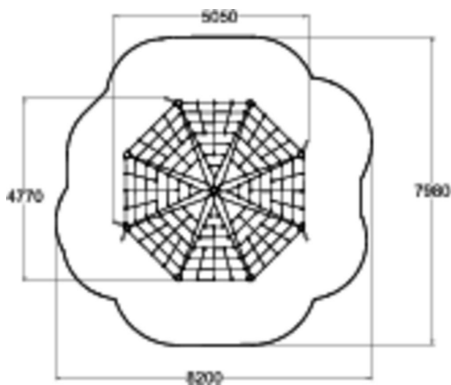

The Fairy Circus is a beautiful and inclusive nature play product which offers a nice climbing challenge, as well as a hammock type lounging area on any schoolyard or park! Two of the nets have tighter mesh, which makes the product easier to play and rest also for disabled persons. The eight triangle shaped nets are placed on one level at the middle post, but the wide part is installed on four different levels from 350 mm to 1550 mm. Some posts have also "grown" branches, which will give even more excitement to climbing.

User age	3+
Number of users	28
Product length, mm	5050
Product width, mm	4770
Product height, mm	2700
Impact area, m <sup>2</sup>	52.4
Falling space, m <sup>2</sup>	52.4
Height required, mm	3630
Max. free fall height, mm	1760
Safety info	EN 1176-1 TÜV
Installation time (for 1), H	8
Foundation options	Deep mounting Surface mounting