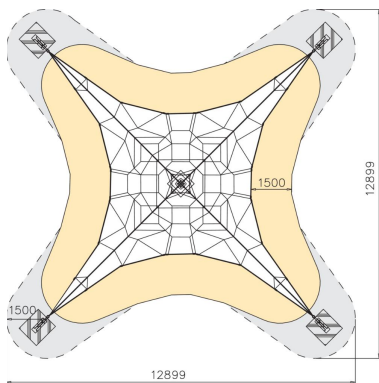

Pyramid net provides a lot of movement, exercise, balance and fun. The climbing structure accommodates more challenges the deeper and higher you climb. Pyramid net offers high capacity in a compact format and it is suited to a wide age group! It is available in blue-grey or yellow-black colour combinations and in three sizes; S, M and L.

User age	6+
Number of users	46
Product length, mm	9900
Product width, mm	9900
Product height, mm	5700
Impact area, m ²	87
Falling space, m ²	112.1
Height required, mm	5700
Max. free fall height, mm	850
Safety info	EN 1176-1, 11:2008 TÜV
Installation time (for 1), H	28
Foundation options	Deep mounting