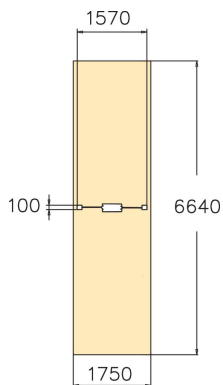

A metal swing set suitable for small children with one seat. Rocking stimulates the balance of the inner ear, which in turn develops motor skills and balance. Three color options: dark gray RAL 7024, grey RAL 9023 or unpainted hot galvanized steel. Seat should be ordered separately (160 cm chains, rubber or car seat covers). For a surcharge, you can order the foundation plate kit 929531SP for non-concrete installation.

User age	1+
Number of users	1
Product length, mm	100
Product width, mm	1580
Product height, mm	1680
Impact area, m ²	11.6
Falling space, m ²	11.6
Height required, mm	2500
Max. free fall height, mm	1000
Safety info	EN 1176-1, 2 TÜV
Installation time (for 1), H	4
Foundation options	Deep mounting Surface mounting
Metal colour	