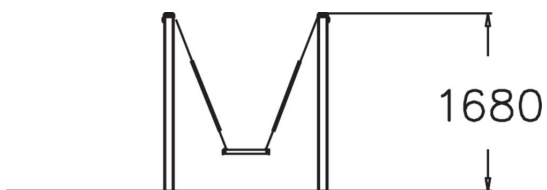

A metal swing set suitable for small children with one seat. Rocking stimulates the balance of the inner ear, which in turn develops motor skills and balance. Three color options: dark gray RAL 7024, grey RAL 9023 or unpainted hot galvanized steel. Seat should be ordered separately (160 cm chains, rubber or car seat covers). For a surcharge, you can order the foundation plate kit 929531SP for non-concrete installation.

User age	1+
Number of users	1
Product length, mm	100
Product width, mm	1580
Product height, mm	1680
Impact area, m ²	11.6
Falling space, m ²	11.6
Height required, mm	2500
Max. free fall height, mm	1000
Safety info	EN 1176-1, 2 TÜV
Installation time (for 1), H	4
Foundation options	Deep mounting Surface mounting
Metal colour	