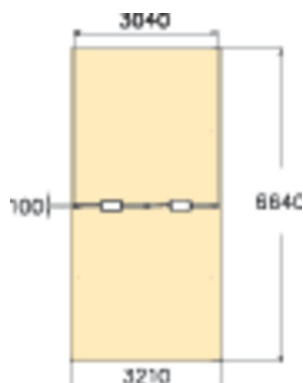

A metal swing set suitable for small children with two seats. Rocking stimulates the balance of the inner ear, which in turn develops motor skills and balance. Three color options: dark gray RAL 7024, grey RAL 9023 or unpainted hot galvanized steel. Seats should be ordered separately (160 cm chains, rubber or car seat covers). For a surcharge, you can order the foundation plate kit 929531SP for non-concrete installation. Surface mounting also possible.

User age	1
Number of users	2
Product length, mm	100
Product width, mm	3040
Product height, mm	1680
Impact area, m ²	21.3
Falling space, m ²	21.3
Height required, mm	2500
Max. free fall height, mm	1000
Safety info	EN 1176-1, 2 TÜV
Installation time (for 1), H	6
Foundation options	Deep mounting Surface mounting
Metal colour	