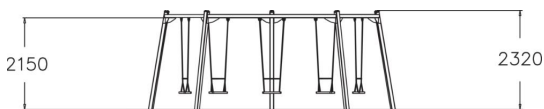

Super fun metallic swing frame for five with 160 cm long swing chains. Includes swing seats. Colour dark grey RAL7024.

User age	4+
Number of users	5
Product length, mm	5850
Product width, mm	5570
Product height, mm	2320
Impact area, m ²	46
Falling space, m ²	46
Height required, mm	2800
Max. free fall height, mm	1300
Safety info	EN 1176-1, 2 TÜV
Installation time (for 1), H	18
Foundation options	Deep mounting Surface mounting
Metal colour	