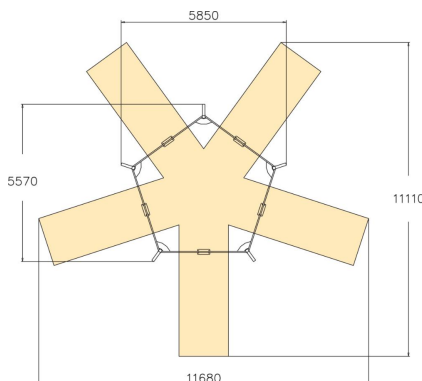

Super fun metallic swing frame for five with 160 cm long swing chains. Includes swing seats. Colour dark grey RAL7024.

User age	4+
Number of users	5
Product length, mm	5850
Product width, mm	5570
Product height, mm	2320
Impact area, m ²	46
Falling space, m ²	46
Height required, mm	2800
Max. free fall height, mm	1300
Safety info	EN 1176-1, 2 TÜV
Installation time (for 1), H	18
Foundation options	Deep mounting Surface mounting
Metal colour	