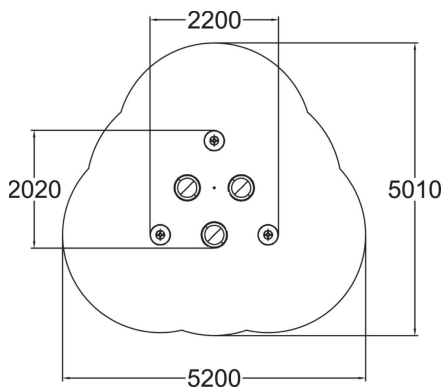

Union is formed by three carousels and three balancing buttons.

User age	2+
Number of users	9
Product length, mm	2200
Product width, mm	2020
Product height, mm	1250
Impact area, m ²	19.5
Falling space, m ²	19.7
Height required, mm	2090
Max. free fall height, mm	600
Safety info	EN 1176-1, (5) TÜV
Installation time (for 1), H	10
Foundation options	deep_mounting surface_mounting