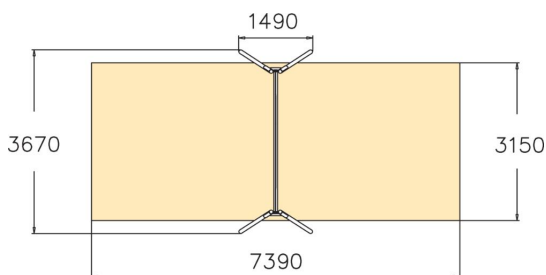

Metallic swing set for two seats. Three color options: dark gray RAL7024, gray RAL 9023 or unpainted hot galvanized steel. Seats should be ordered separately (160 cm chains). For a surcharge, you can order the foundation plate kit 929531SP for non-concrete installation.

User age	1+
Number of users	2
Product length, mm	1490
Product width, mm	3670
Product height, mm	2270
Impact area, m <sup>2</sup>	23.3
Falling space, m <sup>2</sup>	23.3
Height required, mm	3200
Max. free fall height, mm	1200
Safety info	EN 1176-1, 2 TÜV
Installation time (for 1), H	6
Foundation options	Deep mounting Surface mounting
Metal colour	