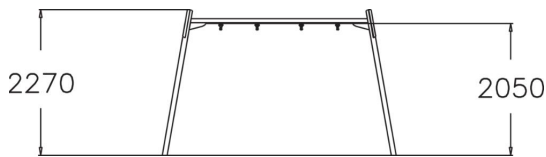

Metallic swing set for two seats. Three color options: dark gray RAL7024, gray RAL 9023 or unpainted hot galvanized steel. Seats should be ordered separately (160 cm chains). For a surcharge, you can order the foundation plate kit 929531SP for non-concrete installation.

User age	1+
Number of users	2
Product length, mm	1490
Product width, mm	3670
Product height, mm	2270
Impact area, m <sup>2</sup>	23.3
Falling space, m <sup>2</sup>	23.3
Height required, mm	3200
Max. free fall height, mm	1200
Safety info	EN 1176-1, 2 TÜV
Installation time (for 1), H	6
Foundation options	Deep mounting Surface mounting
Metal colour	