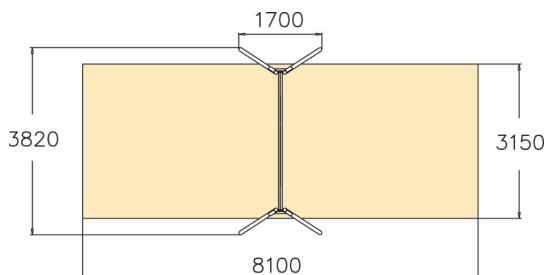

Metallic swing set for two seats. Three color options: dark gray RAL7024, gray RAL 9023 or unpainted hot galvanized steel. Seats should be ordered separately (210 cm chains). For a surcharge, you can order the foundation plate kit 929531SP for non-concrete installation.

User age	4+
Number of users	2
Product length, mm	1700
Product width, mm	3820
Product height, mm	2660
Impact area, m <sup>2</sup>	25.5
Falling space, m <sup>2</sup>	25.5
Height required, mm	3200
Max. free fall height, mm	1400
Safety info	EN 1176-1, 2 TÜV
Installation time (for 1), H	6
Foundation options	Deep mounting Surface mounting
Metal colour	