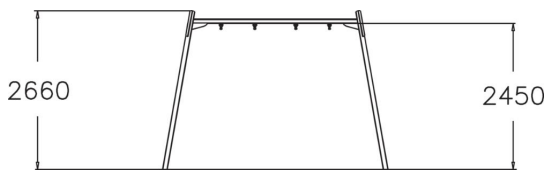

Metallic swing set for two seats. Three color options: dark gray RAL7024, gray RAL 9023 or unpainted hot galvanized steel. Seats should be ordered separately (210 cm chains). For a surcharge, you can order the foundation plate kit 929531SP for non-concrete installation.

User age	4+
Number of users	2
Product length, mm	1700
Product width, mm	3820
Product height, mm	2660
Impact area, m <sup>2</sup>	25.5
Falling space, m <sup>2</sup>	25.5
Height required, mm	3200
Max. free fall height, mm	1400
Safety info	EN 1176-1, 2 TÜV
Installation time (for 1), H	6
Foundation options	Deep mounting Surface mounting
Metal colour	