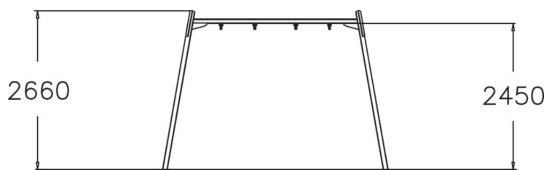

Metallic swing set for two seats. Seats should be ordered separately (210 cm chains). For a surcharge, you can order the foundation plate kit 929531SP for non-concrete installation.

Number of users	2
Product length, mm	1700
Product width, mm	3820
Product height, mm	2660
Impact area, m <sup>2</sup>	25.5
Falling space, m <sup>2</sup>	25.5
Height required, mm	3200
Max. free fall height, mm	1400
Safety info	EN 1176-1, 2:2008 TÜV
Foundation options	Deep mounting Surface mounting
Metal colour	