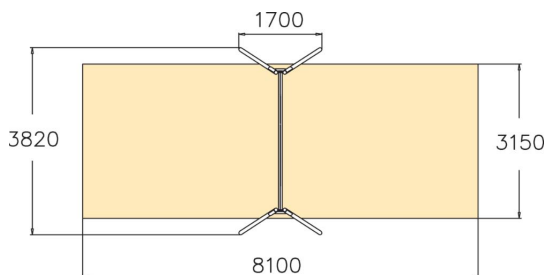

Metallic swing set for two seats. Seats should be ordered separately (210 cm chains). For a surcharge, you can order the foundation plate kit 929531SP for non-concrete installation.

Number of users	2
Product length, mm	1700
Product width, mm	3820
Product height, mm	2660
Impact area, m <sup>2</sup>	25.5
Falling space, m <sup>2</sup>	25.5
Height required, mm	3200
Max. free fall height, mm	1400
Safety info	EN 1176-1, 2:2008 TÜV
Foundation options	Deep mounting Surface mounting
Metal colour	