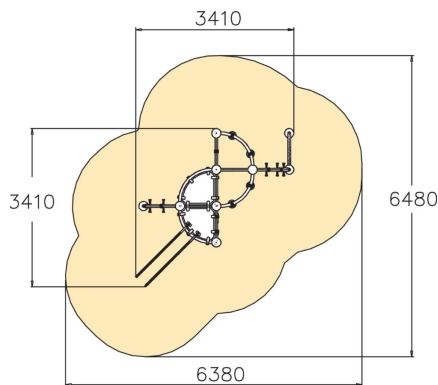

-  Climbing  
5
-  Slides  
1
-  Towers  
1

User age	4+
Number of users	9
Product length, mm	3410
Product width, mm	3410
Product height, mm	1810
Impact area, m <sup>2</sup>	28.2
Falling space, m <sup>2</sup>	28.2
Height required, mm	2760
Max. free fall height, mm	1740
Installation time (for 1), H	16
Foundation options	Deep mounting Surface mounting