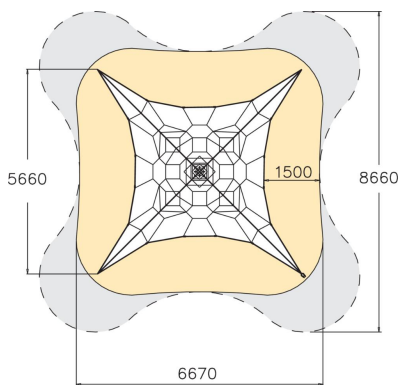

Pyramid net provides a lot of movement, exercise, balance and fun. The climbing structure accommodates more challenges the deeper and higher you climb. Pyramid net offers high capacity in a compact format and it is suited to a wide age group! It is available in blue-grey or yellow-black colour combinations and in three sizes; S, M and L.

User age	6-12
Number of users	28
Product length, mm	5660
Product width, mm	5660
Product height, mm	3900
Impact area, m ²	41.7
Falling space, m ²	59.3
Height required, mm	3900
Max. free fall height, mm	510
Safety info	EN 1176-1, 11:2008 TÜV
Installation time (for 1), H	28
Foundation options	Deep mounting