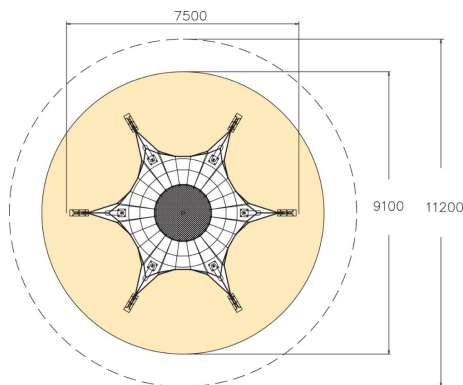

Spider L is a fun climbing structure featuring a flexible center area surrounded by netting. The product is also available in blue-grey colour combination (200225), or in smaller M-size.

User age	6+
Number of users	17
Product length, mm	7500
Product width, mm	7500
Product height, mm	1500
Impact area, m ²	65
Falling space, m ²	65
Height required, mm	3000
Max. free fall height, mm	1500
Installation time (for 1), H	34
Foundation options	Deep mounting