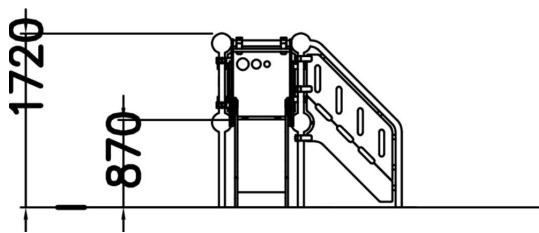

# WINAM GROUP

220300

Nickel

Playground equipment for younger children, including steps, a covered, 870 mm high platform, and a low slide. Safe and durable, it develops small children's motor skills. An updated version of the traditional slide, which is every child's favourite year after year.

User age	1+
Number of users	3
Product length, mm	1880
Product width, mm	2710
Product height, mm	1720
Impact area, m <sup>2</sup>	20
Falling space, m <sup>2</sup>	22
Height required, mm	2370
Max. free fall height, mm	1000
Safety info	EN 1176-1, 3 TÜV
Installation time (for 1), H	10
Foundation options	Deep mounting Surface mounting