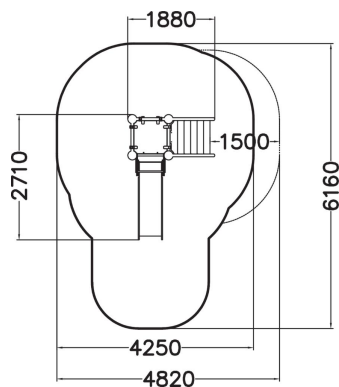

# WINAM GROUP

220300

Nickel

Playground equipment for younger children, including steps, a covered, 870 mm high platform, and a low slide. Safe and durable, it develops small children's motor skills. An updated version of the traditional slide, which is every child's favourite year after year.

User age	1+
Number of users	3
Product length, mm	1880
Product width, mm	2710
Product height, mm	1720
Impact area, m <sup>2</sup>	20
Falling space, m <sup>2</sup>	22
Height required, mm	2370
Max. free fall height, mm	1000
Safety info	EN 1176-1, 3 TÜV
Installation time (for 1), H	10
Foundation options	Deep mounting Surface mounting