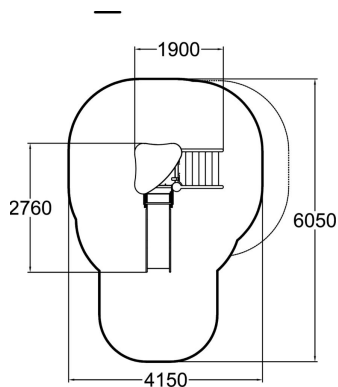

-  Roofs  
1
-  Slides  
1
-  Towers  
1

Playground equipment for younger children, including steps, a covered, 870 mm high platform, and a low slide. Safe and durable, it develops small children's motor skills. An updated version of the traditional slide, which is every child's favourite year after year.

User age	1+
Number of users	3
Product length, mm	1900
Product width, mm	2760
Product height, mm	2810
Impact area, m <sup>2</sup>	19.5
Falling space, m <sup>2</sup>	21.5
Height required, mm	2810
Max. free fall height, mm	1000
Safety info	EN 1176-1, 3 TÜV
Installation time (for 1), H	12
Foundation options	Deep mounting Surface mounting