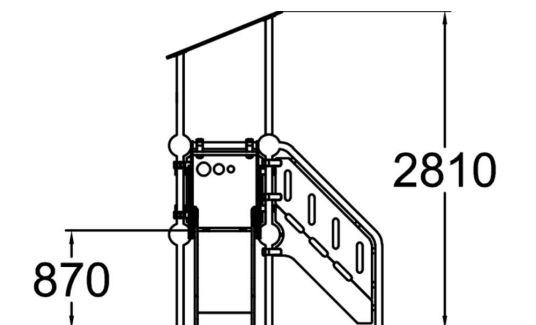

-  Roofs  
1
-  Slides  
1
-  Towers  
1

Playground equipment for younger children, including steps, a covered, 870 mm high platform, and a low slide. Safe and durable, it develops small children's motor skills. An updated version of the traditional slide, which is every child's favourite year after year.

User age	1+
Number of users	3
Product length, mm	1900
Product width, mm	2760
Product height, mm	2810
Impact area, m <sup>2</sup>	19.5
Falling space, m <sup>2</sup>	21.5
Height required, mm	2810
Max. free fall height, mm	1000
Safety info	EN 1176-1, 3 TÜV
Installation time (for 1), H	12
Foundation options	Deep mounting Surface mounting