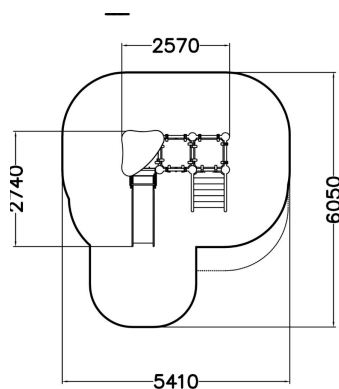

-  Play panels  
1
-  Roofs  
1
-  Slides  
1
-  Towers  
2

The short slide and the steps next to it encourage kids to slide down again and again. This develops their motor skills and gives them exercise during play. The large, covered platform at 870 mm is a great look-out spot with added play functions in the form of a labyrinth and a roulette on the walls.

User age	1+
Number of users	7
Product length, mm	2570
Product width, mm	2760
Product height, mm	2810
Impact area, m <sup>2</sup>	24.9
Falling space, m <sup>2</sup>	26.2
Height required, mm	2810
Max. free fall height, mm	1000
Safety info	EN 1176-1, 3 TÜV
Installation time (for 1), H	20
Foundation options	Deep mounting Surface mounting