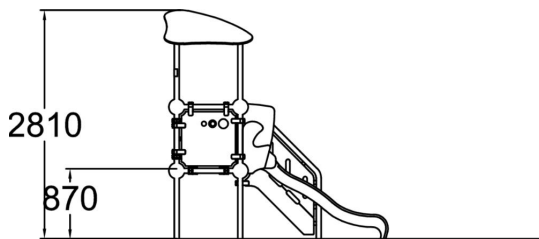

-  Play panels  
1
-  Roofs  
1
-  Slides  
1
-  Towers  
2

The short slide and the steps next to it encourage kids to slide down again and again. This develops their motor skills and gives them exercise during play. The large, covered platform at 870 mm is a great look-out spot with added play functions in the form of a labyrinth and a roulette on the walls.

User age	1+
Number of users	7
Product length, mm	2570
Product width, mm	2760
Product height, mm	2810
Impact area, m <sup>2</sup>	24.9
Falling space, m <sup>2</sup>	26.2
Height required, mm	2810
Max. free fall height, mm	1000
Safety info	EN 1176-1, 3 TÜV
Installation time (for 1), H	20
Foundation options	Deep mounting Surface mounting