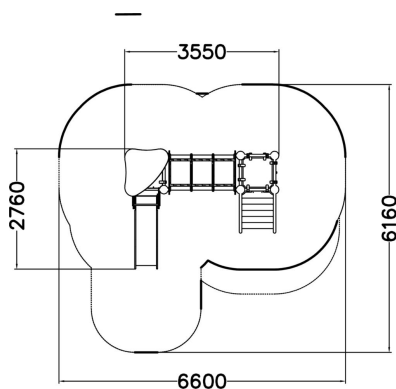

WINAM GROUP

220310

Radium

-  Play panels
1
-  Roofs
1
-  Slides
1
-  Towers
2

The short slide and the steps next to it encourage kids to slide down again and again. This develops their motor skills and gives them exercise during play. The covered platform at 870 mm is a great look-out spot and the see-through tunnel between the towers gives wings to the kids' imaginations.

User age	1+
Number of users	7
Product length, mm	3550
Product width, mm	2760
Product height, mm	2810
Impact area, m ²	29.8
Falling space, m ²	31.6
Height required, mm	2810
Max. free fall height, mm	1000
Safety info	EN 1176-1, 3 TÜV
Installation time (for 1), H	24
Foundation options	Deep mounting Surface mounting