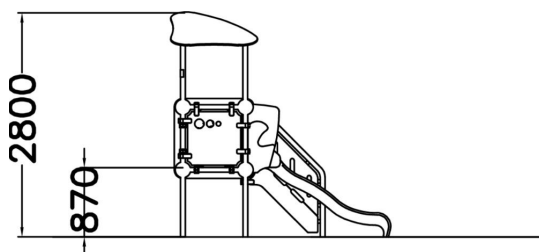

WINAM GROUP

220310

Radium

-  Play panels
1
-  Roofs
1
-  Slides
1
-  Towers
2

The short slide and the steps next to it encourage kids to slide down again and again. This develops their motor skills and gives them exercise during play. The covered platform at 870 mm is a great look-out spot and the see-through tunnel between the towers gives wings to the kids' imaginations.

User age	1+
Number of users	7
Product length, mm	3550
Product width, mm	2760
Product height, mm	2810
Impact area, m ²	29.8
Falling space, m ²	31.6
Height required, mm	2810
Max. free fall height, mm	1000
Safety info	EN 1176-1, 3 TÜV
Installation time (for 1), H	24
Foundation options	Deep mounting Surface mounting