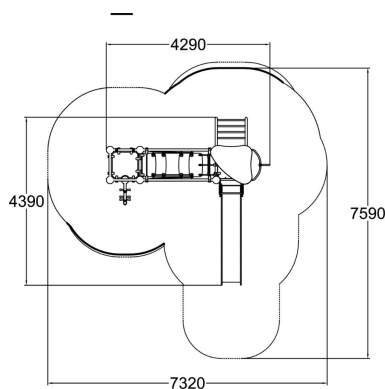

-  Climbing
3
-  Roofs
1
-  Slides
2
-  Towers
2

Radon is a large and diverse playground set that is bound to inspire all little climbers. A lower (870 mm) and a higher (1,470 mm) tower make it exciting, and various different climbing elements work together to diversely develop the children's motor skills. There is a fun suspension bridge for safe passage between the towers. The taller tower can also be accessed by a ladder, and the exhilarating descent at high speed is via the slide or a fireman's pole. Beneath the slide there is a seat for having a rest when necessary.

User age	3+
Number of users	10
Product length, mm	4290
Product width, mm	4390
Product height, mm	3410
Impact area, m ²	36.5
Falling space, m ²	37.1
Height required, mm	3410
Max. free fall height, mm	1470
Safety info	EN 1176-1, 3 TÜV
Installation time (for 1), H	22
Foundation options	Deep mounting Surface mounting