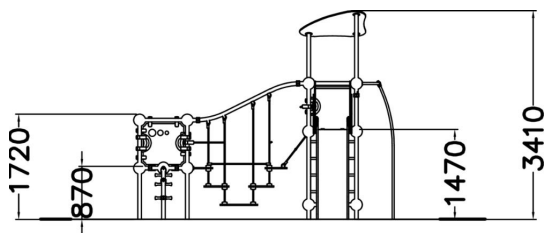

-  Climbing
3
-  Roofs
1
-  Slides
2
-  Towers
2

Radon is a large and diverse playground set that is bound to inspire all little climbers. A lower (870 mm) and a higher (1,470 mm) tower make it exciting, and various different climbing elements work together to diversely develop the children's motor skills. There is a fun suspension bridge for safe passage between the towers. The taller tower can also be accessed by a ladder, and the exhilarating descent at high speed is via the slide or a fireman's pole. Beneath the slide there is a seat for having a rest when necessary.

User age	3+
Number of users	10
Product length, mm	4290
Product width, mm	4390
Product height, mm	3410
Impact area, m ²	36.5
Falling space, m ²	37.1
Height required, mm	3410
Max. free fall height, mm	1470
Safety info	EN 1176-1, 3 TÜV
Installation time (for 1), H	22
Foundation options	Deep mounting Surface mounting