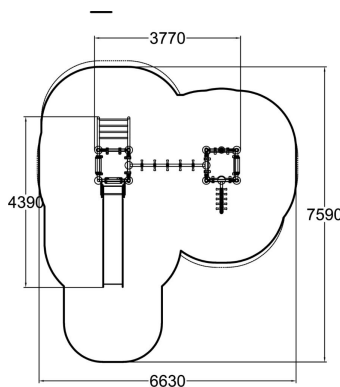

-  Climbing
4
-  Slides
1
-  Towers
2

Xenon is an exciting multifunctional playground set with a tall slide and two 1,470 mm high towers. It can fit several children at a time. There are three forms of ascent: by ladder, climbing rope or peg ladder. Access from one tower to the other is via hanging monkey bars. The set provides enough of a challenge even for older children, while developing their motor skills and balance. There are three seats at the bottom.

User age	3+
Number of users	11
Product length, mm	3770
Product width, mm	4390
Product height, mm	2920
Impact area, m ²	35.6
Falling space, m ²	36.2
Height required, mm	3270
Max. free fall height, mm	1770
Safety info	EN 1176-1, 3 TÜV
Installation time (for 1), H	18
Foundation options	Deep mounting Surface mounting