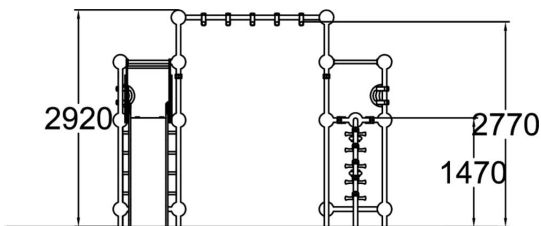

-  Climbing
4
-  Slides
1
-  Towers
2

Xenon is an exciting multifunctional playground set with a tall slide and two 1,470 mm high towers. It can fit several children at a time. There are three forms of ascent: by ladder, climbing rope or peg ladder. Access from one tower to the other is via hanging monkey bars. The set provides enough of a challenge even for older children, while developing their motor skills and balance. There are three seats at the bottom.

User age	3+
Number of users	11
Product length, mm	3770
Product width, mm	4390
Product height, mm	2920
Impact area, m ²	35.6
Falling space, m ²	36.2
Height required, mm	3270
Max. free fall height, mm	1770
Safety info	EN 1176-1, 3 TÜV
Installation time (for 1), H	18
Foundation options	Deep mounting Surface mounting