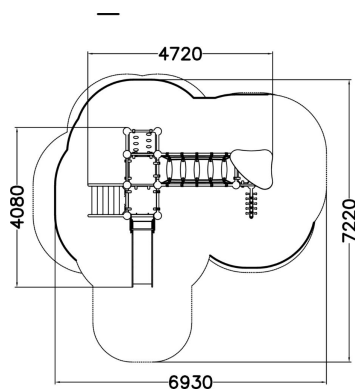

-  Bridges
1
-  Climbing
3
-  Roofs
1
-  Slides
1
-  Towers
3

Krypton is a multifunctional playground set for children of diverse ages. It can fit several children at a time. The lower slide is suitable for younger kids, while older ones will be fascinated by the various climbing sections. Access to the 870 mm high slide is safe via steps. The higher tower (1,470 mm) can be accessed by climbing net or a leaning peg ladder. The tower is also accessible via a climbing wall and a balancing bridge. A fun rung bridge is great for developing balance and using in various kinds of role playing games.

User age	1+
Number of users	11
Product length, mm	4720
Product width, mm	4080
Product height, mm	3410
Impact area, m ²	34.5
Falling space, m ²	37.6
Height required, mm	3410
Max. free fall height, mm	1550
Safety info	EN 1176-1, 3 TÜV
Installation time (for 1), H	22
Foundation options	Deep mounting Surface mounting