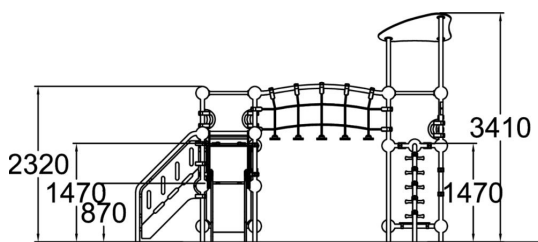

-  Bridges
1
-  Climbing
3
-  Roofs
1
-  Slides
1
-  Towers
3

Krypton is a multifunctional playground set for children of diverse ages. It can fit several children at a time. The lower slide is suitable for younger kids, while older ones will be fascinated by the various climbing sections. Access to the 870 mm high slide is safe via steps. The higher tower (1,470 mm) can be accessed by climbing net or a leaning peg ladder. The tower is also accessible via a climbing wall and a balancing bridge. A fun rung bridge is great for developing balance and using in various kinds of role playing games.

User age	1+
Number of users	11
Product length, mm	4720
Product width, mm	4080
Product height, mm	3410
Impact area, m ²	34.5
Falling space, m ²	37.6
Height required, mm	3410
Max. free fall height, mm	1550
Safety info	EN 1176-1, 3 TÜV
Installation time (for 1), H	22
Foundation options	Deep mounting Surface mounting