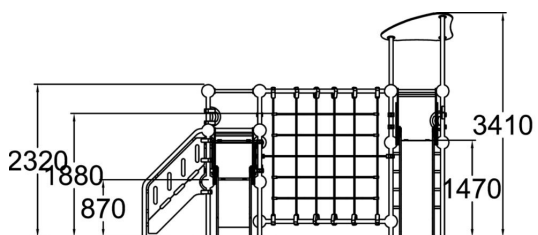

-  Climbing
2
-  Roofs
1
-  Slides
2
-  Towers
2

Barium is a multifunctional playground set for children of diverse ages. It can fit several children at a time. The lower slide is suitable for younger kids, while older ones will be fascinated by the various climbing sections. Access to the 870 mm high slide is safe via steps. The taller (1,470 mm) tower can be accessed via a leaning climbing net or a ladder, and descent is at speed using either a slide or a fireman's pole. The nets are wrought from durable, coated steel cables.

User age	1+
Number of users	11
Product length, mm	4720
Product width, mm	4390
Product height, mm	3410
Impact area, m ²	42.8
Falling space, m ²	44.9
Height required, mm	3410
Max. free fall height, mm	2250
Safety info	EN 1176-1, 3 TÜV
Installation time (for 1), H	26
Foundation options	Deep mounting Surface mounting
Metal colour	
Colour of walls and HPL	
Ropes	