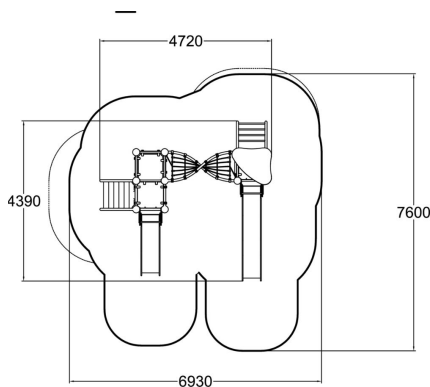

-  Climbing
2
-  Roofs
1
-  Slides
2
-  Towers
2

Barium is a multifunctional playground set for children of diverse ages. It can fit several children at a time. The lower slide is suitable for younger kids, while older ones will be fascinated by the various climbing sections. Access to the 870 mm high slide is safe via steps. The taller (1,470 mm) tower can be accessed via a leaning climbing net or a ladder, and descent is at speed using either a slide or a fireman's pole. The nets are wrought from durable, coated steel cables.

User age	1+
Number of users	11
Product length, mm	4720
Product width, mm	4390
Product height, mm	3410
Impact area, m ²	42.8
Falling space, m ²	44.9
Height required, mm	3410
Max. free fall height, mm	2250
Safety info	EN 1176-1, 3 TÜV
Installation time (for 1), H	26
Foundation options	Deep mounting Surface mounting
Metal colour	
Colour of walls and HPL	
Ropes	