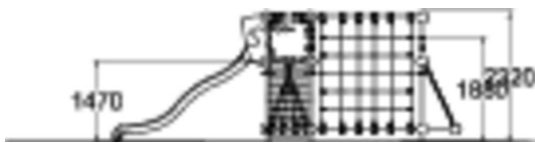

-  Climbing
4
-  Slides
1
-  Towers
1

Iridium is a diverse set of playing equipment, with a tall (1,470 mm) slide complemented by two climbing nets, a ladder and a climbing wall with genuine bouldering grips. Thanks to its many options, it can accommodate several children at a time. The twisty climbing nets make climbing exciting, and older kids will also enjoy sitting on the nets' top beam.

User age	2+
Number of users	9
Product length, mm	6230
Product width, mm	5240
Product height, mm	2320
Impact area, m ²	44
Falling space, m ²	47.1
Height required, mm	3270
Max. free fall height, mm	2250
Safety info	EN 1176-1 TÜV
Installation time (for 1), H	28
Foundation options	Deep mounting Surface mounting