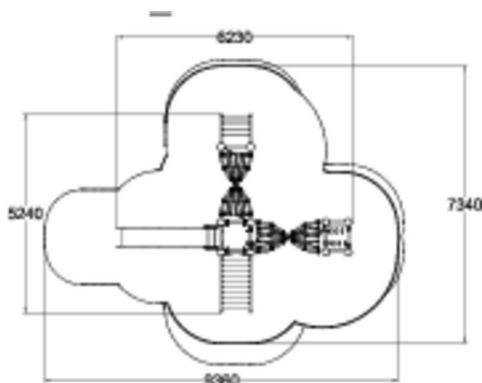

-  Climbing
4
-  Slides
1
-  Towers
1

Iridium is a diverse set of playing equipment, with a tall (1,470 mm) slide complemented by two climbing nets, a ladder and a climbing wall with genuine bouldering grips. Thanks to its many options, it can accommodate several children at a time. The twisty climbing nets make climbing exciting, and older kids will also enjoy sitting on the nets' top beam.

User age	2+
Number of users	9
Product length, mm	6230
Product width, mm	5240
Product height, mm	2320
Impact area, m ²	44
Falling space, m ²	47.1
Height required, mm	3270
Max. free fall height, mm	2250
Safety info	EN 1176-1 TÜV
Installation time (for 1), H	28
Foundation options	Deep mounting Surface mounting