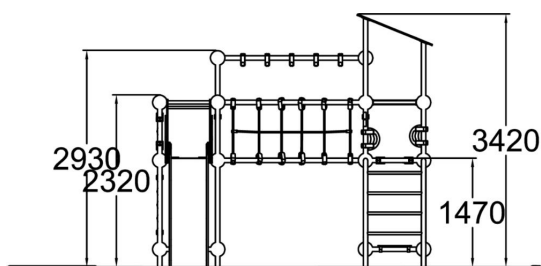

-  Climbing
3
-  Roofs
1
-  Slides
1
-  Towers
2

Cesium is an exciting multifunctional playground set with a tall slide and two 1,470 mm high towers. It can fit several children at a time. There are three forms of ascent: by ladder, climbing rope or peg ladder. Access from one tower to the other is either via a twisty climbing net or along hanging monkey bars. The set provides enough of a challenge even for older children, while developing their motor skills and balance. There are four seats at the bottom to provide a welcome rest from climbing.

User age	3+
Number of users	14
Product length, mm	3790
Product width, mm	4420
Product height, mm	3410
Impact area, m ²	39.9
Falling space, m ²	41.4
Height required, mm	3410
Max. free fall height, mm	2250
Safety info	EN 1176-1, 3 TÜV
Installation time (for 1), H	28
Foundation options	Deep mounting Surface mounting