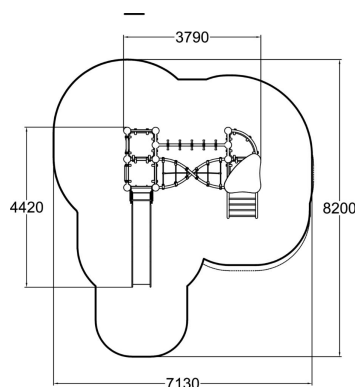

-  Climbing
3
-  Roofs
1
-  Slides
1
-  Towers
2

Cesium is an exciting multifunctional playground set with a tall slide and two 1,470 mm high towers. It can fit several children at a time. There are three forms of ascent: by ladder, climbing rope or peg ladder. Access from one tower to the other is either via a twisty climbing net or along hanging monkey bars. The set provides enough of a challenge even for older children, while developing their motor skills and balance. There are four seats at the bottom to provide a welcome rest from climbing.

User age	3+
Number of users	14
Product length, mm	3790
Product width, mm	4420
Product height, mm	3410
Impact area, m ²	39.9
Falling space, m ²	41.4
Height required, mm	3410
Max. free fall height, mm	2250
Safety info	EN 1176-1, 3 TÜV
Installation time (for 1), H	28
Foundation options	Deep mounting Surface mounting