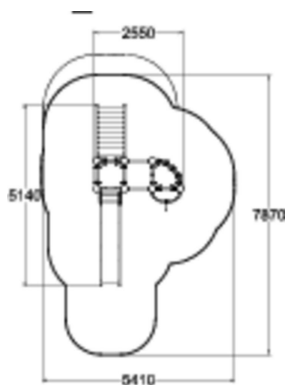

-  Climbing
3
-  Play panels
1
-  Slides
2
-  Towers
2

Osmium is a multipurpose piece of playground equipment that will fit in a small space. It has two 1,470 mm high towers, one with a slide accessed by steps, and one that can be reached via a climbing net or ropes. Descent from the climbing tower is by fireman's pole. Beneath the other equipment is a wall with windows for playing shop or other games, which increases the set's imaginative potential.

User age	2+
Number of users	13
Product length, mm	2550
Product width, mm	5140
Product height, mm	2320
Impact area, m ²	30.4
Falling space, m ²	32.6
Height required, mm	3270
Max. free fall height, mm	1470
Safety info	EN 1176-1, 3 TÜV
Installation time (for 1), H	24
Foundation options	Deep mounting Surface mounting