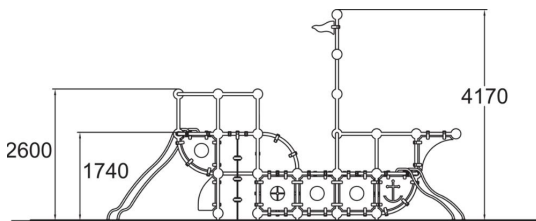

WINAM GROUP

220350

Carraxx play ship

-  Climbing
2
-  Play panels
4
-  Slides
2
-  Towers
3

User age	4+
Number of users	18
Product length, mm	7070
Product width, mm	3930
Product height, mm	4170
Impact area, m ²	45.6
Falling space, m ²	45.6
Height required, mm	4170
Max. free fall height, mm	1820
Safety info	EN 1176-1, (3) TÜV
Installation time (for 1), H	32
Foundation options	Deep mounting Surface mounting