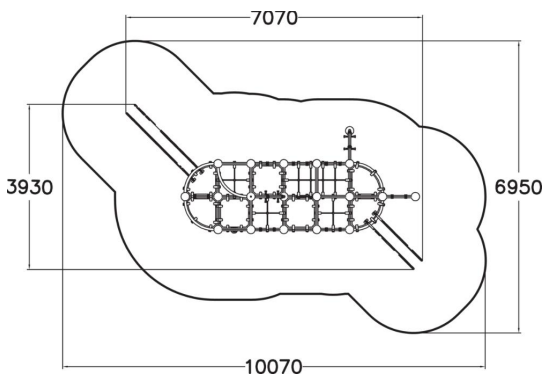

WINAM GROUP

220350

Carraxx play ship

-  Climbing
2
-  Play panels
4
-  Slides
2
-  Towers
3

User age	4+
Number of users	18
Product length, mm	7070
Product width, mm	3930
Product height, mm	4170
Impact area, m ²	45.6
Falling space, m ²	45.6
Height required, mm	4170
Max. free fall height, mm	1820
Safety info	EN 1176-1, (3) TÜV
Installation time (for 1), H	32
Foundation options	Deep mounting Surface mounting